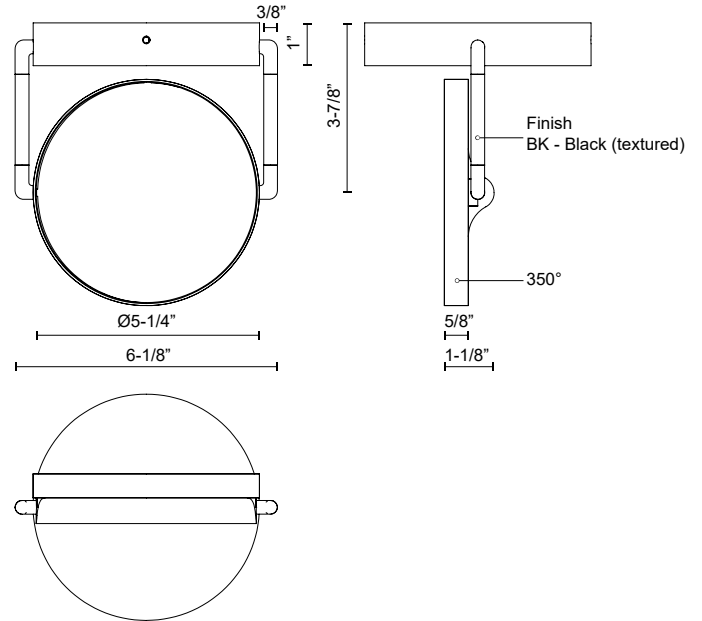

**NOVEL
SF72205
FLUSH MOUNT**

PROJECT

DESCRIPTION

Pure geometry of the disks of illumination balancing on clean, thin lined structure is poetry in motion. Each disk of illumination can turn and twist to fit the needs and style of your space. The Novel Collection fits a large range of style and function with minimal elements.

SPECIFICATION DETAILS

* For custom options, consult factory for details.

| | |
|-----------------------------|---|
| Fixture Dimensions | L6-1/8" x W5-1/4" x H6-1/2" |
| Light Source | LED with DC Driver |
| Wattage | 9W |
| Total Lumens | 680lm |
| Delivered Lumens | BK-320lm* |
| Voltage | 120V |
| Color Temperature | 3000K |
| CRI (Ra) | 90CRI |
| Optional Color Temps | 2700K - 5000K Available, Minimum Order Quantities Apply |
| LED Rated Life | 50,000 hours |
| Dimming | 100% - 10%, TRIAC or ELV Dimmer (Not Included) |
| Diffuser Details | Acrylic Light Guide |
| Location | Dry |
| Warranty | 5 Years |
| Mounting Style | All Orientation; Ceiling and Wall; |
| Canopy Dimensions | D5-1/4" x H1" |
| Finish Option(s) | Black |